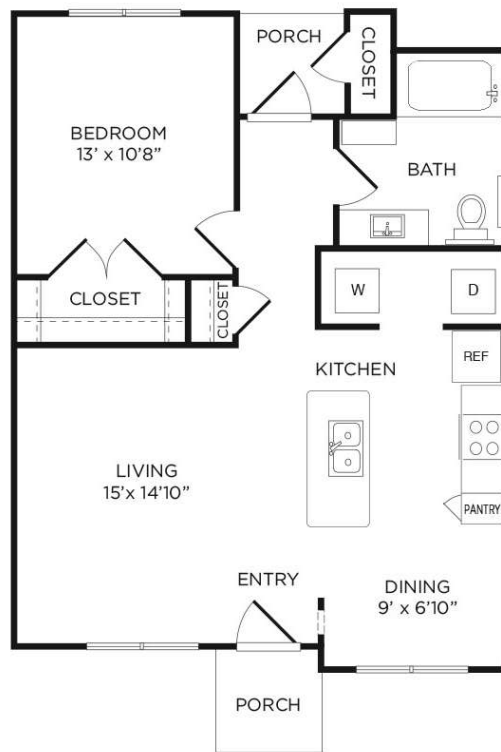

AH

1 BEDROOM / 1 BATH

766 SQUARE FEET

The Townhomes at
LAKE PARK

1555 Cullen Blvd. | Pearland, TX 77581 | 832.827.1555
lakepark@greystar.com | townhomesatlakepark.com