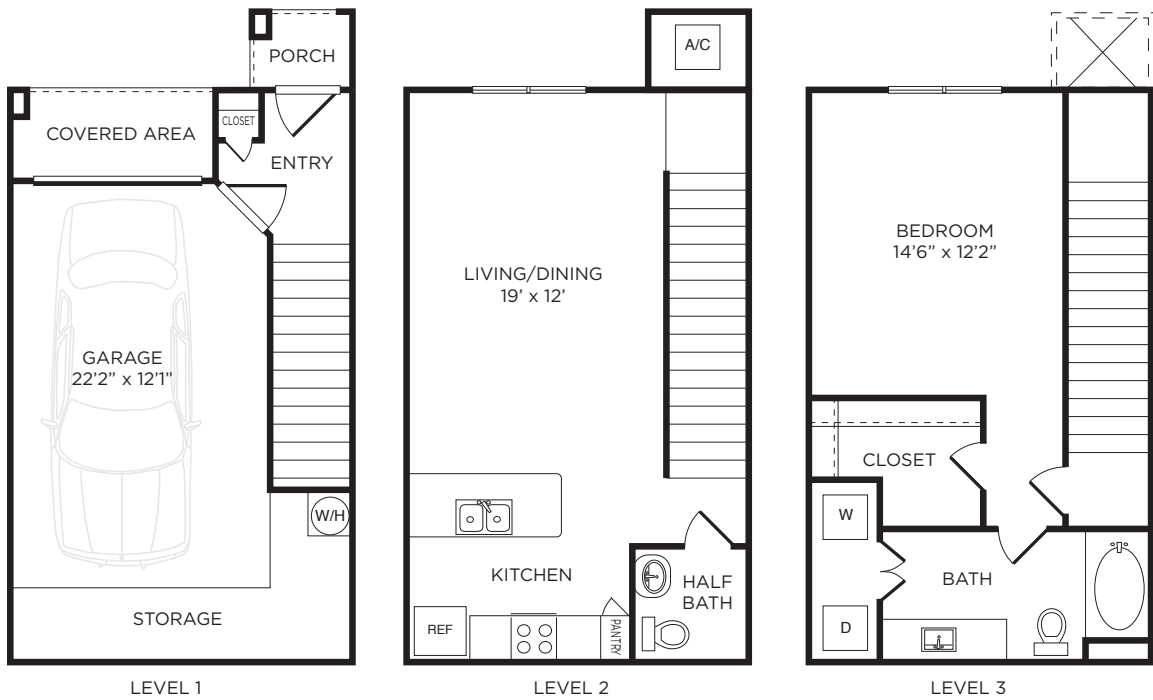

TA2

1 BEDROOM / 1.5 BATH

1 CAR GARAGE

936 SQUARE FEET

The Townhomes at
LAKE PARK

1555 Cullen Blvd. | Pearland, TX 77581 | 832.827.1555
lakepark@greystar.com | townhomesatlakepark.com