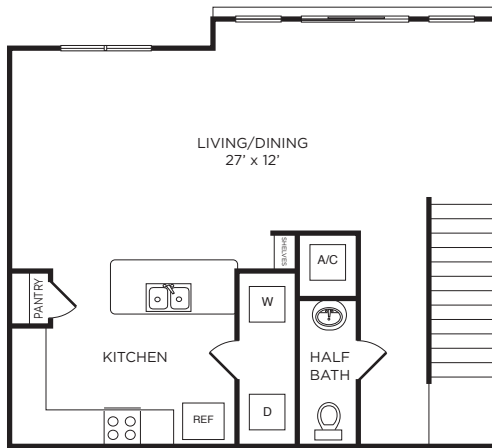

TC1

2 BEDROOM / 2.5 BATH

2 CAR GARAGE

1291 SQUARE FEET

The Townhomes at
LAKE PARK

1555 Cullen Blvd. | Pearland, TX 77581 | 832.827.1555
lakepark@greystar.com | townhomesatlakepark.com

Floor plans are artist's rendering. All dimensions are approximate. Actual product and specifications may vary in dimension or detail. Not all features are available in every apartment. Prices and availability are subject to change. Please see a representative for details.