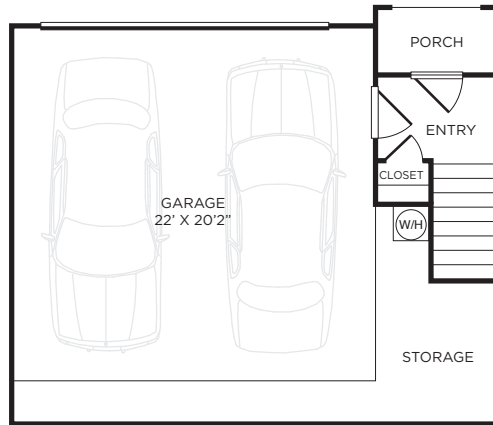

TC1

2 BEDROOM / 2.5 BATH

2 CAR GARAGE

1291 SQUARE FEET

The Townhomes at
LAKE PARK

1555 Cullen Blvd. | Pearland, TX 77581 | 832.827.1555
lakepark@greystar.com | townhomesatlakepark.com

Floor plans are artist's rendering. All dimensions are approximate. Actual product and specifications may vary in dimension or detail. Not all features are available in every apartment. Prices and availability are subject to change. Please see a representative for details.