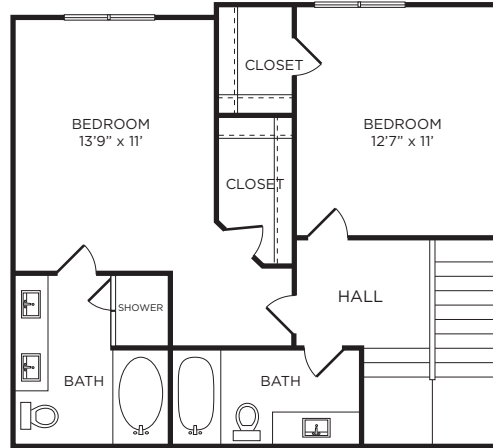

TC1

2 BEDROOM / 2.5 BATH

2 CAR GARAGE

1291 SQUARE FEET

The Townhomes at
LAKE PARK

1555 Cullen Blvd. | Pearland, TX 77581 | 832.827.1555
lakepark@greystar.com | townhomesatlakepark.com

Floor plans are artist's rendering. All dimensions are approximate. Actual product and specifications may vary in dimension or detail. Not all features are available in every apartment. Prices and availability are subject to change. Please see a representative for details.