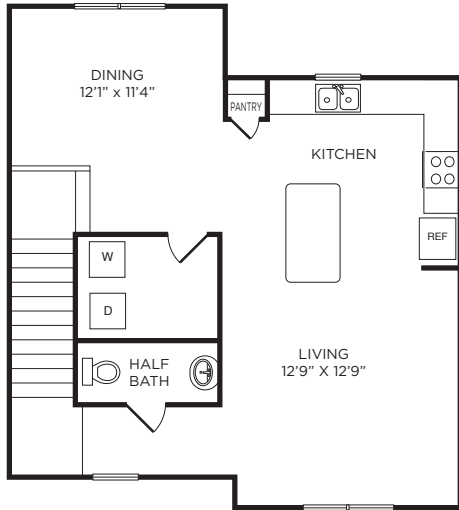

TC3

2 BEDROOM / 2.5 BATH

2 CAR GARAGE

1309 SQUARE FEET

LEVEL 2

LEVEL 3

LEVEL 1

The Townhomes at
LAKE PARK