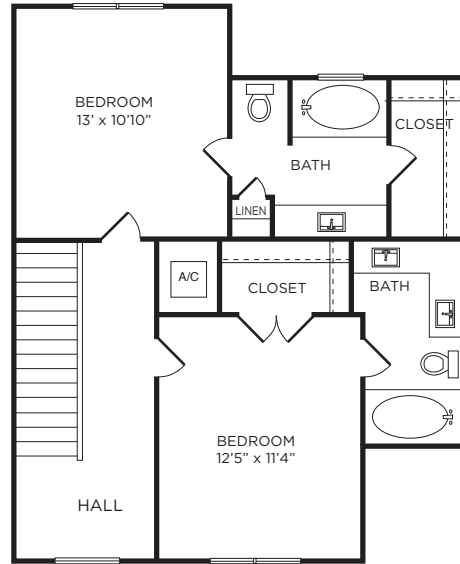

TC3

2 BEDROOM / 2.5 BATH

2 CAR GARAGE

1309 SQUARE FEET

LEVEL 2

LEVEL 3

LEVEL 1

The Townhomes at
LAKE PARK