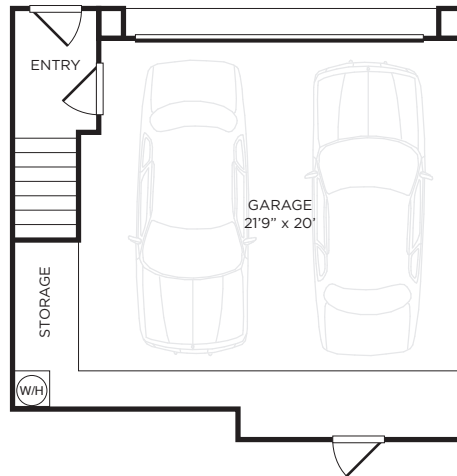

TC3

2 BEDROOM / 2.5 BATH

2 CAR GARAGE

1309 SQUARE FEET

LEVEL 2

LEVEL 3

LEVEL 1

The Townhomes at
LAKE PARK