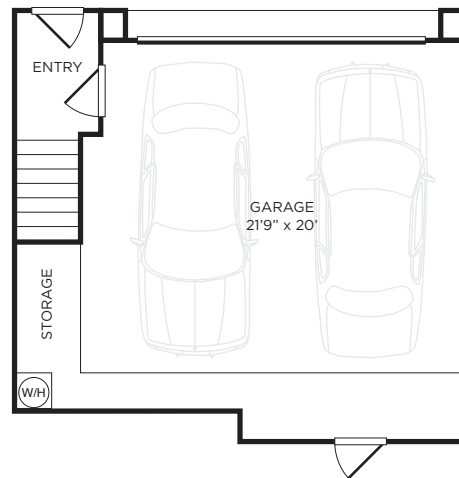

TC3

2 BEDROOM / 2.5 BATH

2 CAR GARAGE

1309 SQUARE FEET

LEVEL 2

LEVEL 3

LEVEL 1

The Townhomes at
LAKE PARK