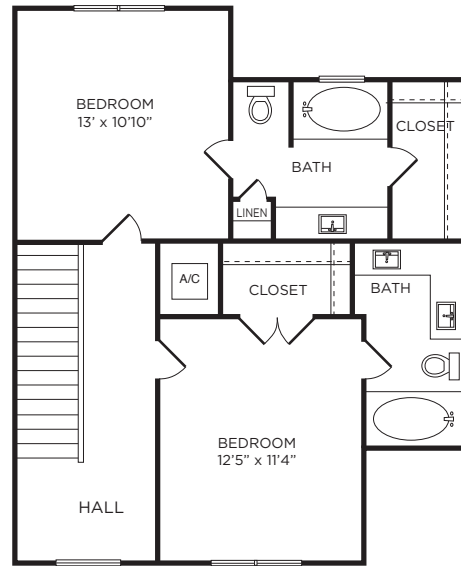

TC3

2 BEDROOM / 2.5 BATH

2 CAR GARAGE

1309 SQUARE FEET

LEVEL 2

LEVEL 3

LEVEL 1

The Townhomes at
LAKE PARK