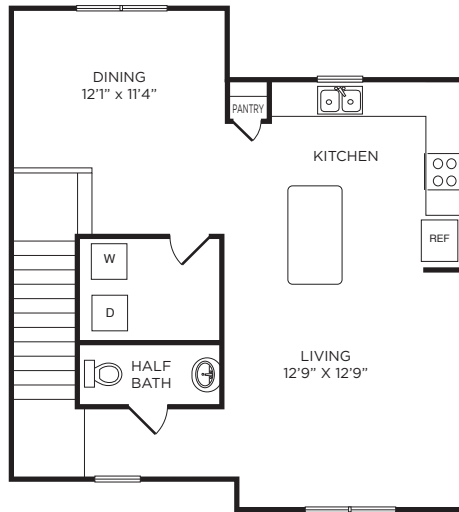

TC3

2 BEDROOM / 2.5 BATH

2 CAR GARAGE

1309 SQUARE FEET

LEVEL 2

LEVEL 3

LEVEL 1

The Townhomes at
LAKE PARK